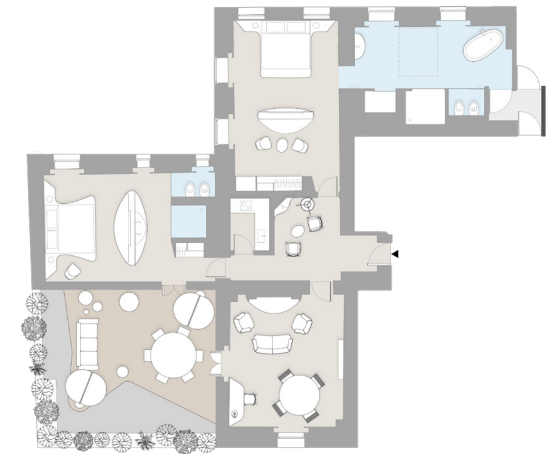

GRAND SUITE WITH ROOF GARDEN

Located on the fifth floor, this exclusive suite includes a private rooftop garden with breathtaking views of the city, elegant ebony wood interiors, two rooms with a super king size bed in each, with a separate living area from the sleeping area, a kitchen and a Kinesis machine. Each bathroom is equipped with a TV, a shower cabin with steam room and sauna, a free standing bathtub and a double sink.

- 187 smq
- Maximum 4 guests and a baby up to 2 years old. Cot available upon request
- 2 double beds