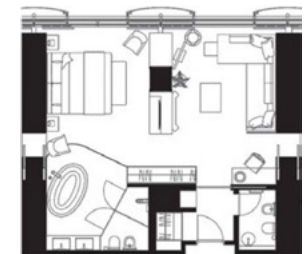

DELUXE SUITE HARBOUR VIEW

With a bedroom and comfortable living room, the Deluxe Suites Harbour View are equipped with a spacious closet and large bathroom with bathtub and a separate shower. The furnishings combine refined design pieces and sophisticated technology to create a relaxing and luxurious atmosphere, with a stunning view on the entire bay of Naples. Our Deluxe Suites Harbour View are located on the seventh and eighth floor, on the front side of the Romeo hotel.

With an area of approx 55 sqm / 592 sqf, our Deluxe Suites Harbour View can accommodate up to three adults, or two adults and two children up to 12 years old thanks to the sofa bed. Cot available on request.