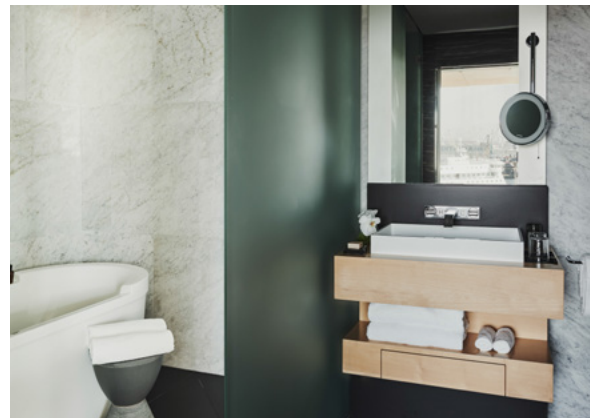

DELUXE SUITE HARBOUR VIEW

With a bedroom and comfortable living room, the Deluxe Suites Harbour View are equipped with a spacious closet and large bathroom with bathtub and a separate shower. The furnishings combine refined design pieces and sophisticated technology to create a relaxing and luxurious atmosphere, with a stunning view on the entire bay of Naples. Our Deluxe Suites Harbour View are located on the seventh and eighth floor, on the front side of the Romeo hotel.

With an area of approx 55 sqm / 592 sqf, our Deluxe Suites Harbour View can accommodate up to three adults, or two adults and two children up to 12 years old thanks to the sofa bed. Cot available on request.