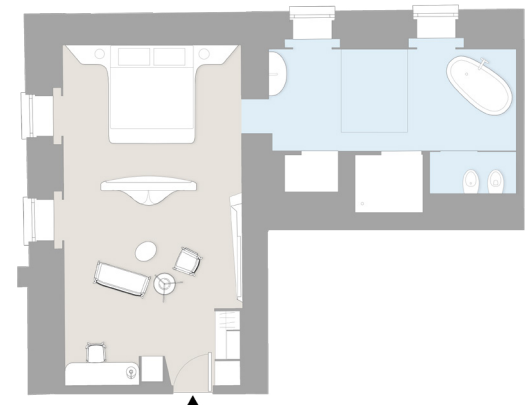

PREMIER WELLNESS SUITE

Located on the fourth floor, this suite overlooking the inner courtyard, features elegant ebony wood interiors, cozy fireplace and super king size bed with a separate living area from the sleeping area. The bathroom is equipped with a private wellness spa, that includes, a TV, a shower cabin with steam room and sauna, a free standing bathtub and kinesis machine.

- 64 smq
- Maximum 2 guests and a baby up to 2 years old. Cot available upon request
- 1 double bed