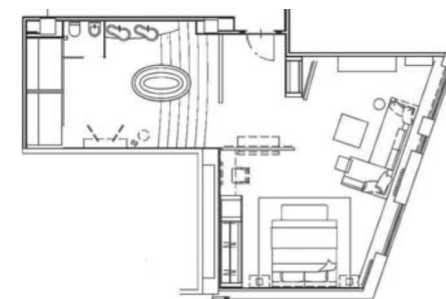

WELLNESS ROOM

Wellness Room is mainly characterised by the nearly total absence of structural barriers, making of it the perfect location for intimate guests.

The core and main attraction of the Wellness Room is the bathroom: a wide open area including steam bath and infrared sauna both with chromo, aroma and music therapy, emotional shower, whirlpool bathtub and Kinesis Machine signed by Technogym. The Wellness Room is located on the second floor, on the side part of the ROMEO Napoli.

With an area of approx. 56 sqm / 603 sqf, the Wellness Room can accommodate up to two adults and one baby up to 2 years old. Cot available on request.